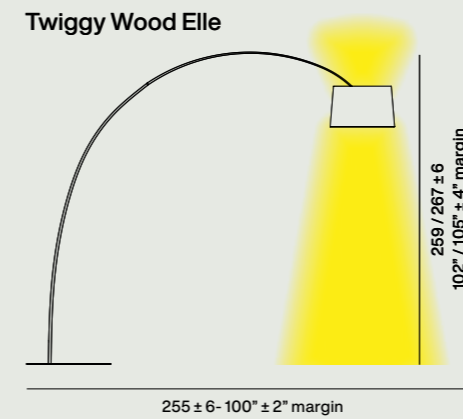

Twiggy Wood / Twiggy Wood Elle

Floor

Rovere sbiancato, fibra di vetro rivestita di materiale composito, PMMA, policarbonato, metallo verniciato e alluminio.
Limed durmast wood, fibreglass coated with composite material, PMMA, polycarbonate, painted metal and aluminium.

Twiggy Wood / Twiggy Wood Elle
LED inclusi / included
220 / 240V: 28W 2700 K 3840 lm CRI>90
120V: 34W 2700K 3840 lm CRI>90
Dimmer incluso — *Dimmer included*
Energy class A+

CE IP 20 — Tunable white

Diffusore: rovere. Montatura: greige, nero.
Diffuser: durmast. Frame: greige, black.

Lampada a luce diretta e indiretta. Diffusore ricavato dalla sovrapposizione di due fogli di legno di rovere sbiancato; equipaggiato nella parte superiore e inferiore con un anello in bamboo di pochi millimetri per garantire la circonferenza. Stelo in materiale composito su base di fibra di vetro verniciato a liquido. Base circolare in metallo verniciato a polveri epossidiche. In dotazione i contrappesi da inserire nella sede sopra il diffusore per regolarne l'altezza. Sul cavo trasparente è presente un dimmer che funge da regolatore di intensità luminosa graduale e da interruttore on/off.

Lamp for direct and indirect lighting. The diffuser is obtained by overlapping two sheets of blanched durmast oak. In the upper and lower part it is equipped with a bamboo ring of a few millimetres, to maintain the circumference. The stem made of composite material on a liquid-coated fiberglass base. The circular base is in epoxy powder-coated metal. Supplied with counterweights to be inserted above the diffuser to adjust height. On the transparent cable there is a dimmer that acts both as a gradual light intensity regulator and an on/off switch.