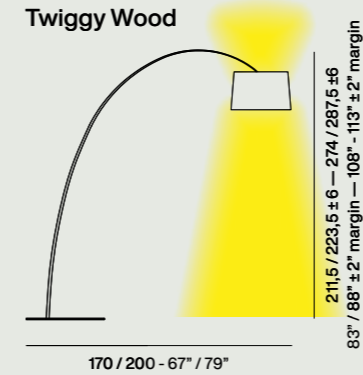

Twiggy Wood / Twiggy Wood Elle

Floor

Rovere sbiancato, fibra di vetro rivestita di materiale composito, PMMA, policarbonato, metallo verniciato e alluminio.
Limed durmast wood, fibreglass coated with composite material, PMMA, polycarbonate, painted metal and aluminium.

Twiggy Wood / Twiggy Wood Elle
LED inclusi / included
220 / 240V: 28W 2700 K 3840 lm CRI>90
120V: 34W 2700K 3840 lm CRI>90
Dimmer incluso — *Dimmer included*
Energy class A+

CE IP 20 — Tunable white

Diffusore: rovere. Montatura: greige, nero.
Diffuser: durmast. Frame: greige, black.

Lampada a luce diretta e indiretta. Diffusore ricavato dalla sovrapposizione di due fogli di legno di rovere sbiancato; equipaggiato nella parte superiore e inferiore con un anello in bamboo di pochi millimetri per garantire la circonferenza. Stelo in materiale composito su base di fibra di vetro verniciato a liquido. Base circolare in metallo verniciato a polveri epossidiche. In dotazione i contrappesi da inserire nella sede sopra il diffusore per regolarne l'altezza. Sul cavo trasparente è presente un dimmer che funge da regolatore di intensità luminosa graduale e da interruttore on/off.

Lamp for direct and indirect lighting. The diffuser is obtained by overlapping two sheets of blanched durmast oak. In the upper and lower part it is equipped with a bamboo ring of a few millimetres, to maintain the circumference. The stem made of composite material on a liquid-coated fiberglass base. The circular base is in epoxy powder-coated metal. Supplied with counterweights to be inserted above the diffuser to adjust height. On the transparent cable there is a dimmer that acts both as a gradual light intensity regulator and an on/off switch.