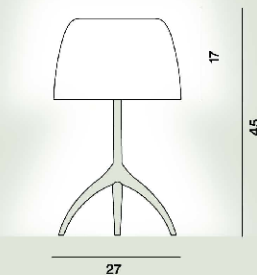

Lumiere Piccola Table Ptl

Color

White, Cherry, Cipria, Crete, Sahara

Mount colour

Aluminium, Champagne, Cipria, Crete, Black chrome, S

Material

Blown glass and polished or painted brushed aluminium|Blown glass and painted brushed aluminium|Blown glas

Light Source

LED retrofit bulb included E14 6,5W 2700 K 806lm CRI >80 Dimmer included
LED retrofit bulb included E14 6,5W 2700 K 806lm CRI >80 ON-OFF

Weight

kg 1,4

Certifications

CE IP 20

Lumiere Grande Table Ptl

Color

White, Cherry, Cipria, Crete, Sahara

Mount colour

Aluminium, Champagne, Cipria, Crete, Black chrome, S

Material

Blown glass and polished or painted brushed aluminium|Blown glass and painted brushed aluminium|Blown glas