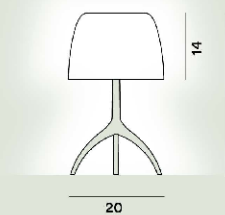

Lumiere Table

Rodolfo Dordoni
1990

An elegant and sophisticated iconic lamp, available in a range of colours, in which the metal parts match the colour of the blown glass diffuser, which glows with light and warmth when the lamp is switched on. An extremely trendy collection of hues, emphasised by the matt finish of the base.

Lumiere Piccola Table Ptl

Color

White, Cherry, Cipria, Crete, Sahara

Mount colour

Aluminium, Champagne, Cipria, Crete, Black chrome, S

Material

Blown glass and polished or painted brushed aluminium|Blown glass and painted brushed aluminium|Blown glas

Light Source

LED retrofit bulb included E14 6,5W 2700 K 806lm CRI >80 Dimmer included
LED retrofit bulb included E14 6,5W 2700 K 806lm CRI >80 ON-OFF

Weight

kg 1,4

Certifications

CE IP 20

Lumiere Grande Table Ptl

Color

White, Cherry, Cipria, Crete, Sahara

Mount colour

Aluminium, Champagne, Cipria, Crete, Black chrome, S

Material

Blown glass and polished or painted brushed aluminium|Blown glass and painted brushed aluminium|Blown glas