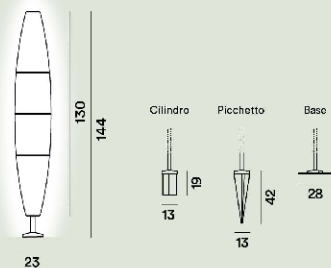

Color
White

Mount colour
Aluminium

Material
Rotational moulded polyethylene and varnished metal

Light Source
Bulb not included E27 46W Max ON-OFF

Weight
kg 9,6

Certifications
CE IP 65