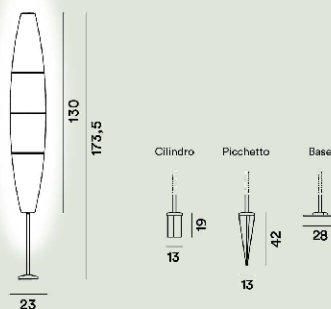

Havana Mono Outdoor Floor Ptl

Color
White

Mount colour
Aluminium

Material
Rotational moulded polyethylene and varnished metal

Light Source
Bulb not included E27 46W Max ON-OFF

Weight
kg 10,1

Certifications
CE IP 65