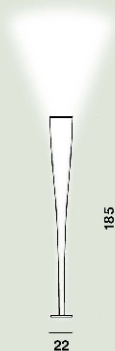

Mite Floor

Marc Sadler
2000

Created to celebrate the 20th Anniversary of the Compasso d'Oro and the iconic and timeless character of Mite. The volume of the lamp is identical to the original, but the carbon thread is thinner and is mounted on a wider spiral that becomes denser as it converges towards the base in Marquina marble, with an intense black colour crossed by irregular white and pale grey veins. The finish of the lamp body is matte. The lighting part has been completely redesigned for a wider light distribution and a total illumination of the diffuser.

Mite Floor Ptl

Color

Yellow, Black

Material

Fiber glass fabric with Kevlar® or carbonium thread, nickel-plated metal, steel and aluminium (LED)

Light Source

Bulb not included E27 150W Max Dimmer included

Weight

kg 7

Certifications

CE IP 20

Mite Floor Led

Color

Yellow, Black

Material

Fiber glass fabric with Kevlar® or carbonium thread, nickel-plated metal, steel and aluminium (LED)|Fiber glass f