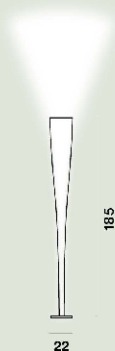

Mite Floor

Marc Sadler
2000

Created to celebrate the 20th Anniversary of the Compasso d'Oro and the iconic and timeless character of Mite. The volume of the lamp is identical to the original, but the carbon thread is thinner and is mounted on a wider spiral that becomes denser as it converges towards the base in Marquina marble, with an intense black colour crossed by irregular white and pale grey veins. The finish of the lamp body is matte. The lighting part has been completely redesigned for a wider light distribution and a total illumination of the diffuser.

Mite Floor Ptl

Color

Yellow, Black

Material

Fiber glass fabric with Kevlar® or carbonium thread, nickel-plated metal, steel and aluminium (LED)

Light Source

Bulb not included E27 150W Max Dimmer included

Weight

kg 7

Certifications

CE IP 20

Mite Floor Led

Color

Yellow, Black

Material

Fiber glass fabric with Kevlar® or carbonium thread, nickel-plated metal, steel and aluminium (LED)|Fiber glass f