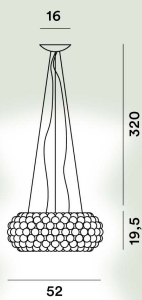

Caboche Suspension

Patricia Urquiola, Eliana Gerotto
2005

More transparency, lighter shapes and an even brighter light. New arches, a new "twist lock" attachment system and new spheres, that appear to float in space once mounted, create a truly beguiling total transparency effect. When it is switched on, light spreads without interference through 360°, with a beam both directed below and upwards. Available in the new, sophisticated grey colour.

Caboche Media Suspension

**Color**

Grey, Transparent

Material

PMMA, chromed metal and aluminum, (R7s only) blown glass

Light Source

Bulb not included R7S 200W Max Dimmable

Weight