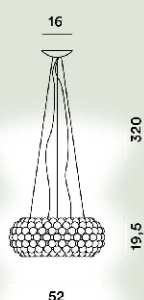

## Caboche Suspension

*Patricia Urquiola, Eliana Gerotto*  
2005

More transparency, lighter shapes and an even brighter light. New arches, a new "twist lock" attachment system and new spheres, that appear to float in space once mounted, create a truly beguiling total transparency effect. When it is switched on, light spreads without interference through 360°, with a beam both directed below and upwards. Available in the new, sophisticated grey colour.

### Caboche Media Suspension Ptl

---

**Color**

Grey, Transparent

**Material**

PMMA, chromed metal and aluminum, (R7s only) blown glass

**Light Source**

Bulb not included R7S 200W Max ON-OFF

**Weight**

kg 10,5

**Certifications**

CE IP 20