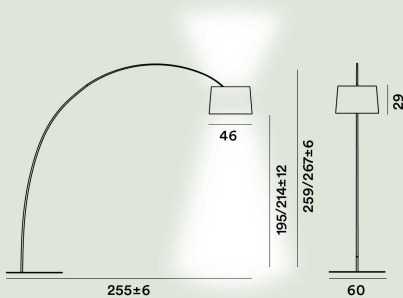

Twiggy Elle Floor LED

Color

White, Burgundy, Crimson, Graphite, Greige, Black

Material

Lacquered fibreglass-based composite material, PMMA, polycarbonate, painted metal and aluminium (LED)

Light Source

LED included 28W 2700 K 3840lm CRI >90 Dimmer included

Weight

kg 17,4

Certifications

CE IP 20