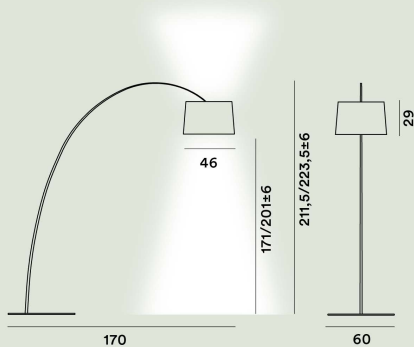

Twiggy Floor LED MYLIGHT

Color

White, Burgundy, Crimson, Graphite, Greige, Black

Material

Coated fiberglass-based composite material, PMMA, polycarbonate, coated metal and aluminium (LED)

Light Source

LED included 28W 2700 - 5000 K 3840lm CRI >90 Dimmable TUNABLE WHITE

LED included 28W 2700 K 3840lm CRI >90 Dimmable MYLIGHT

Weight

kg 17,1

Certifications

CE IP 20