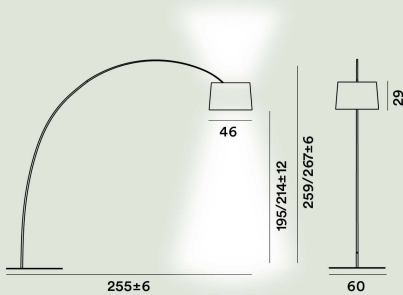

Twiggy Elle Floor LED MYLIGHT

Color

White, Burgundy, Crimson, Graphite, Greige, Black

Material

Lacquered fibreglass-based composite material, PMMA, polycarbonate, painted metal and aluminium (LED)

Light Source

LED included 28W 2700 - 5000 K 3840lm CRI >90 Dimmable TUNABLE WHITE
LED included 28W 2700 K 3840lm CRI >90 Dimmable MYLIGHT

Weight

kg 17,4

Certifications

CE IP 20