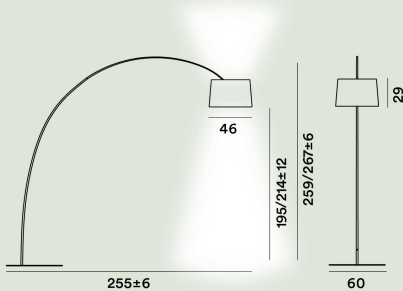

Twiggy Elle Floor LED

Color

Oak, Rosewood

Material

Limed oak or rosewood. PMMA, polycarbonate, coated metal and aluminium.

Light Source

LED included 28W 2700 K 3840lm CRI >90 Dimmer included

Weight

kg 17,4

Certifications

CE IP 20