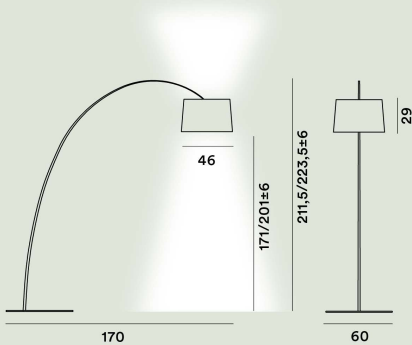

Weight

kg 74,3

Certifications

CE IP 20

Twiggy Floor

Color

Oak, Rosewood

Material