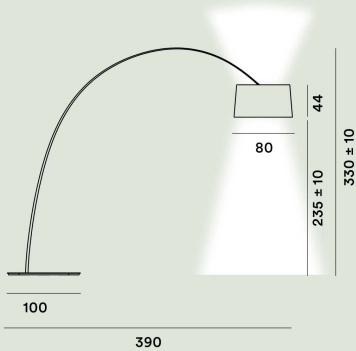

Twiggy Twice Floor LED

Color

White, Crimson, Greige, Black

Material

Coated fiberglass-based composite material, PMMA, coated metal and aluminium

Light Source

LED included 81W 3000 K 8517lm CRI >90 Dimmer included

Weight

kg 74,3

Certifications

CE IP 20