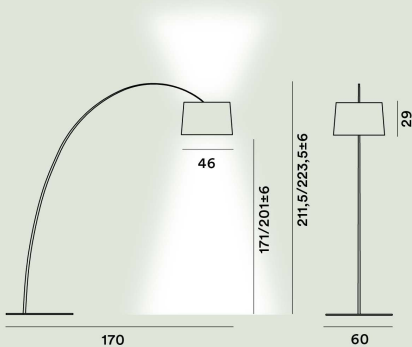

Light Source

Bulb not included E27 3x25W Max On-Off

Weight

kg 16,6

Certifications

CE IP 20

Twiggy Floor LED MYLIGHT

Color