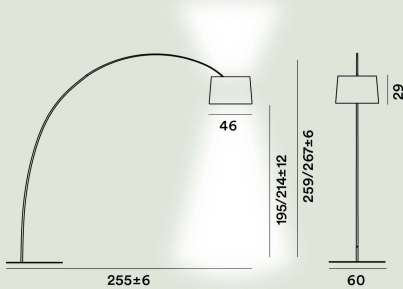

Twiggy Elle Floor LED MYLIGHT

Color

Oak, Rosewood

Material

Limed oak or rosewood. PMMA, polycarbonate, coated metal and aluminium.

Light Source

LED included 28W 2700 - 5000 K 3840lm CRI >90 Dimmable TUNABLE WHITE
LED included 28W 2700 K 3840lm CRI >90 Dimmable MYLIGHT

Weight

kg 17,4

Certifications

CE IP 20