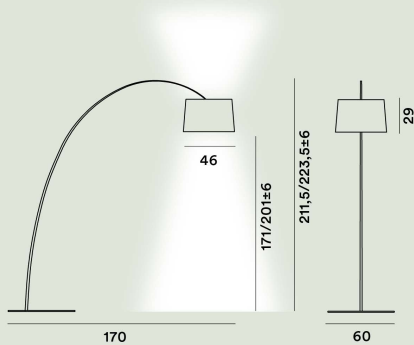

FOSCARINI

Twiggy Floor

Marc Sadler
2006

Suspended on a stem made of composite material, flexible like a fishing rod and with adjustable height, Twiggy has a simple yet brilliant design, which has become a Foscarini icon. Twiggy guarantees direct lighting to the area underneath it and diffuses a warm, ambient light upwards. The LED grouping has been redesigned to reflect a more uniform light.

Twiggy Floor

**Color**

White, Burgundy, Crimson, Graphite, Greige, Black

Material**Light Source**

Bulb not included E27 3x25W Max On-Off

Weight

kg 16,6

Certifications