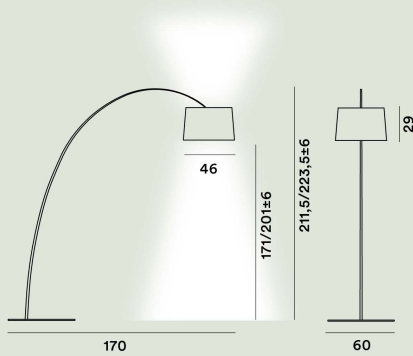

LED included 28W 2700 - 5000 K 3840lm CRI >90 Dimmable TUNABLE WHITE

LED included 28W 2700 K 3840lm CRI >90 Dimmable MYLIGHT

Weight

kg 17,1

Certifications

CE IP 20

Twiggy Floor LED

Color