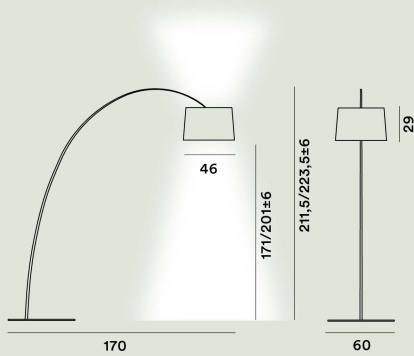

Twiggy Floor LED

Color

Oak, Rosewood

Material

Limed oak or rosewood. PMMA, polycarbonate, coated metal and aluminium.

Light Source

LED included 28W 2700 K 3840lm CRI >90 Dimmer included

Weight

kg 17,1

Certifications

CE IP 20