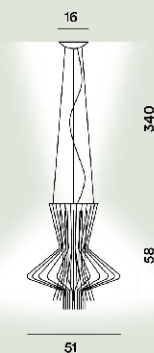

Allegretto Ritmico Suspension Ptl

Color
Graphite

Material
Lacquered aluminium and chromed metal

Light Source
Bulb not included E27 PAR 2x100W Max ON-OFF

Weight
kg 5,1

Certifications
CE IP 20