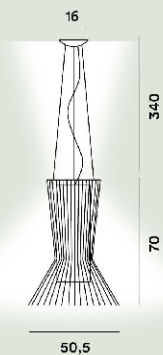

## Allegretto Suspension

*Atelier Oi*  
2009

More compact proportions and volumes, designed to conserve the harmony of the slender metal lines that create three-dimensional forms and games of light and shadow, in three variations on the theme. For diffused lighting, directed downward and reflected from the ceiling.

### Allegretto Vivace Suspension Ptl

---

**Color**  
Copper

**Material**  
Lacquered aluminium and chromed metal

**Light Source**  
Bulb not included E27 PAR 2x100W Max ON-OFF

**Weight**  
kg 9,1

**Certifications**  
CE IP 20