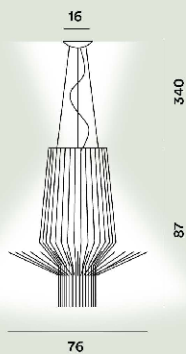

### Allegretto Ritmico Suspension Ptl

---

**Color**  
Graphite

**Material**  
Lacquered aluminium and chromed metal

**Light Source**  
Bulb not included E27 PAR 2x100W Max ON-OFF

**Weight**  
kg 5,1

**Certifications**  
CE IP 20

## Allegretto Assai Suspension Ptl

**Color**  
Gold

**Material**  
Lacquered aluminium and chromed metal

**Light Source**  
Bulb not included E27 PAR 2x100W Max ON-OFF

**Weight**  
kg 11,3

**Certifications**  
CE IP 20