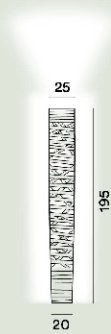

Tress Grande Floor Led

Color

White, Greige, Black

Material

Coated fiberglass-based composite material, varnished metal and aluminium

Light Source

LED included Scheda Led 56W 2700 K 5624lm CRI >90 Dimmer included

Weight

kg 10,5

Certifications

CE IP 20