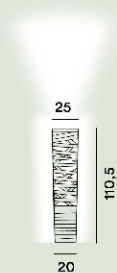

Color

White, Greige, Black

Material

Coated fiberglass-based composite material, varnished metal and aluminium

Light Source

Bulb not included E27 PAR 100W Max Dimmer included

Weight

kg 3,9

Certifications

CE IP 20