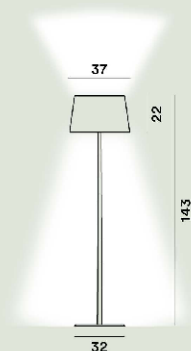

## Lumiere Xx Reading

*Rodolfo Dordoni*  
2009

The Lumiere XXL floor lamp offers refined elegance, suitable as both a reading light and to light up the room. The diffuser, made from precious blown glass, is available in white and in a very modern grey colour, which may appear cold when the lamp is turned off, only to fill with warmth when switched on.

### Lumiere Xx L Reading Ptl

---

**Color**  
White, Grey

**Mount colour**  
Aluminium, Black chrome

**Material**  
Blown glass, varnished or chromed aluminium and metal

**Light Source**  
Bulb not included G9 4x33W Max Dimmer included