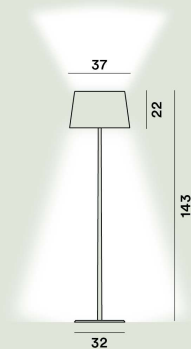

## Lumiere XX Reading

*Rodolfo Dordoni*  
2009

The Lumiere XXL floor lamp offers refined elegance, suitable as both a reading light and to light up the room. The diffuser, made from precious blown glass, is available in white and in a very modern grey colour, which may appear cold when the lamp is turned off, only to fill with warmth when switched on.

## Lumiere XX L Reading

---

**Color**

White, Grey

**Mount colour**

Aluminium, Black chrome

**Material**

Blown glass, varnished or chromed aluminium and metal