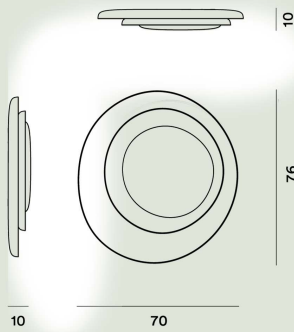

FOSCARINI

Bahia Wall/Ceiling

Lucidi, Pevere
2010

An asymmetrical composition of forms. A large lamp that decorates and illuminates with its theatrical essence and magical play of shadows and radiance. The mini version conserves the visual impact and refined elegance of the original design in a smaller size.

Bahia Wall/Ceiling LED

Color
White

Material
Injection moulded polycarbonate

Light Source
LED included 43W 2850 K 5240lm CRI >90 Dimmable PUSH and DALI
LED included 43W 2850 K 5240lm CRI >90 On-Off

Weight
kg 4,4