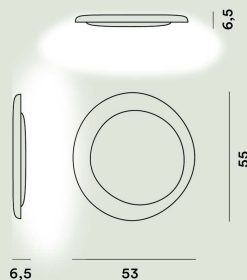

FOSCARINI

Bahia Wall/Ceiling

Lucidi, Pevere
2010

An asymmetrical composition of forms. A large lamp that decorates and illuminates with its theatrical essence and magical play of shadows and radiance. The mini version conserves the visual impact and refined elegance of the original design in a smaller size.

Bahia Wall/Ceiling LED

Color
White

Material
Injection moulded polycarbonate

Light Source
LED included 43W 2850 K 5240lm CRI >90 Dimmable PUSH and DALI
LED included 43W 2850 K 5240lm CRI >90 On-Off

Weight
kg 4,4

Certifications
CE IP 20

Bahia Mini Wall/Ceiling LED MYLIGHT

Color
White

Material
Injection moulded polycarbonate

Light Source
LED included 43W 2850 K 5240lm CRI >90 Dimmable MYLIGHT

Weight
kg 2,4

Certifications
CE IP 20