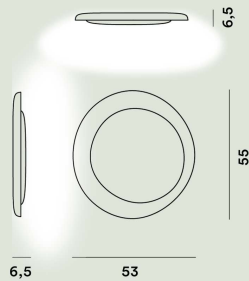

FOSCARINI

Bahia Wall/Ceiling

Lucidi, Pevere
2010

An asymmetrical composition of forms. A large lamp that decorates and illuminates with its theatrical essence and magical play of shadows and radiance. The mini version conserves the visual impact and refined elegance of the original design in a smaller size.

Bahia Wall/Ceiling LED

Color
White

Material
Injection moulded polycarbonate

Light Source
LED included 43W 2850 K 5240lm CRI >90 Dimmable PUSH and DALI
LED included 43W 2850 K 5240lm CRI >90 On-Off

Weight
kg 4,4

Certifications
CE IP 20

Bahia Mini Wall/Ceiling LED MYLIGHT

Color
White

Material
Injection moulded polycarbonate

Light Source
LED included 43W 2850 K 5240lm CRI >90 Dimmable MYLIGHT

Weight
kg 2,4

Certifications
CE IP 20

Bahia Mini Wall/Ceiling LED

**Color**

White

Material

Injection moulded polycarbonate

Light Source

LED included 21W 2850 K 2620lm CRI >90 Dimmable PUSH and DALI

LED included 21W 2850 K 2620lm CRI >90 On-Off