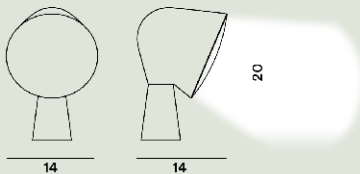

Binic Table Ptl

Color

Anthracite, White, Blue, Yellow, Pink, Aqua green

Material

Batch-dyed ABS and polycarbonate

Light Source

Bulb not included E14 12W Max ON-OFF

**Weight**