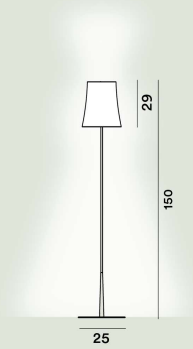

Birdie Easy Reading

Color

Light blu, White, Yellow, Black, Red, Green

Material

Polycarbonate and liquid coated metal

Light Source

Bulb not included E27 57W Max On-Off

Weight

kg 4

Certifications

CE IP 20 IP 20