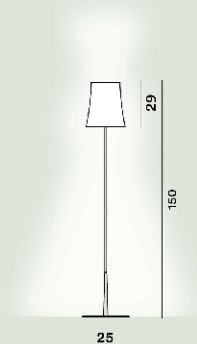

Birdie Easy Reading Ptl

Color

Light blu, White, Yellow, Black, Red, Green

Material

Polycarbonate and liquid coated metal

Light Source

Bulb not included E27 57W Max ON-OFF

Weight

kg 4

Certifications

CE IP 20 IP 20