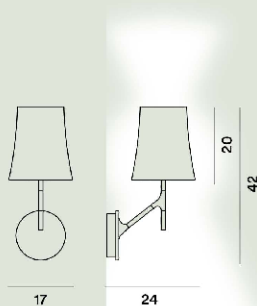

FOSCARINI

Birdie Wall

*Ludovica e Roberto Palomba
2011*

A design interpretation of the classic lamp with shade. The wall version is a friendly presence, combining a light, familiar image with a forceful character. The slender support suggests the form of a branch, ready to welcome a "birdie".

Birdie Wall Ptl

Color
White, Grey

Mount colour
White

Material
Polycarbonate, coated steel and metal

Light Source
Bulb not included E27 70W Max ON-OFF

Weight
kg 1,6

Certifications
CE  IP 20