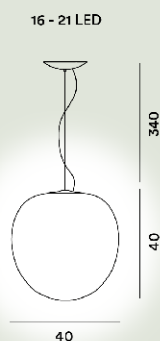

Rituals XI Suspension Modulo E27

Color
White

Mount colour
White

Material
Blown engraved satin glass and coated metal

Light Source
LED retrofit bulb included E27 21W 2700 K 2581lm CRI >80 Dimmable TRIAC

Weight
kg 6,8

Certifications
CE IP 20