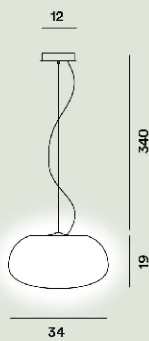

Rituals 2 Suspension Ptl

Color
White

Material

Blown engraved satin glass and coated metal

Light Source

Bulb not included E27 70W Max ON-OFF

Weight
kg 3,5

Mount colour
White

Certifications
CE IP 20