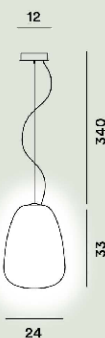

Rituals 1 Suspension Ptl

Color
White

Material

Blown engraved satin glass and coated metal

Light Source

Bulb not included E27 70W Max ON-OFF

Weight
kg 3

Mount colour
White

Certifications
CE IP 20