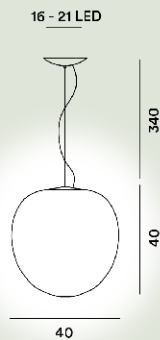

### Rituals XI Suspension Modulo Led

---

**Color**  
White

**Mount colour**  
White

**Material**  
Blown engraved satin glass and coated metal

**Light Source**  
LED included Scheda Led 23,9W 2700 K 2581lm CRI >90 Dimmable PUSH and DALI  
LED included Scheda Led 23,9W 2700 K 2581lm CRI >90 ON-OFF