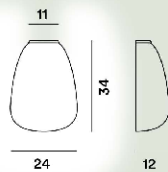

Rituals 1 Semi Wall Modulo E27

Color
White

Material
Blown engraved satin glass and coated metal

Light Source
LED retrofit bulb included E27 30W Max ON-OFF

Weight
kg 2,2

Certifications
CE IP 20