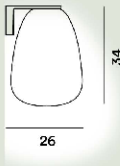

Light Source
LED retrofit bulb included E27 30W Max ON-OFF

Weight
kg 2,2

Certifications
CE IP 20

Rituals 1 Doppia Wall Ptl

Color
White

Material
Blown engraved satin glass and coated metal

Light Source
Bulb not included E27 2x70W Max ON-OFF

Weight
kg 4,35

Certifications
CE IP 20

Rituals 1 Wall Ptl

Color
White

Material
Blown engraved satin glass and coated metal

Light Source
Bulb not included E27 70W Max ON-OFF

Weight
kg 3,86

Certifications
CE IP 20