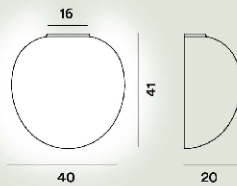

Rituals XI Semi Wall Modulo E27

Color
White

Mount colour
White, Graphite, Gold

Material
Blown engraved satin glass and coated metal

Light Source
LED retrofit bulb included E27 30W Max ON-OFF

Weight
kg 3,2

Certifications
CE  IP 20

Rituals 3 Semi Wall Modulo E27

Color
White

Mount colour
White, Graphite, Gold

Material
Blown engraved satin glass and coated metal

Light Source
LED retrofit bulb included E27 30W Max ON-OFF

Weight
kg 3

Certifications
CE  IP 20