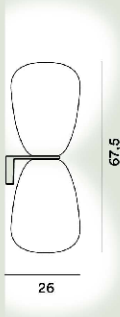

Rituals 1 Doppia Wall Ptl

Color
White

Material
Blown engraved satin glass and coated metal

Light Source
Bulb not included E27 2x70W Max ON-OFF

Weight
kg 4,35

Certifications
CE IP 20