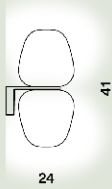

Rituals 3 Doppia Wall PtI

Color
White

Material
Blown engraved satin glass and coated metal

Light Source
Bulb not included E27 2x70W Max ON-OFF

Weight
kg 2,85

Certifications
CE IP 20