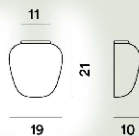

Rituals 3 Semi Wall Modulo E27

Color
White

Mount colour
White, Graphite, Gold

Material
Blown engraved satin glass and coated metal

Light Source
LED retrofit bulb included E27 30W Max ON-OFF

Weight
kg 3

Certifications
CE IP 20