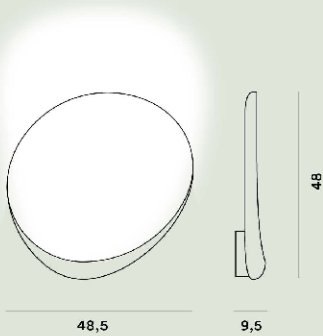

FOSCARINI

Lake Wall

Lucidi, Pevere
2015

Liquid, surprising light springs from inside the fold placed along the outer border and flows inside on the glossy asymmetrical surface. An organic form enhanced by colour to grant movement and to create original games of light even on large walls.

Lake Wall Led

**Color**

Ivory, Red

Material

Injection moulded and varnished ABS and aluminium

Light Source

LED included Scheda Led 10W 3000 K 862lm CRI >90 Dimmable TRIAC

Weight