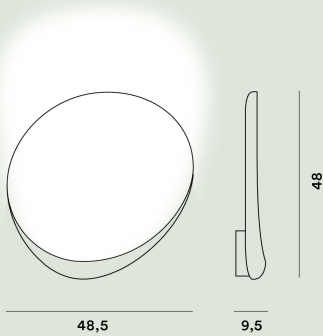

FOSCARINI

Lake Wall

Lucidi, Pevere
2015

Liquid, surprising light springs from inside the fold placed along the outer border and flows inside on the glossy asymmetrical surface. An organic form enhanced by colour to grant movement and to create original games of light even on large walls.

Lake Wall LED

**Color**

Ivory, Red

Material

Injection moulded and varnished ABS and aluminium

Light Source

LED included 10W 3000 K 862lm CRI >90 Dimmable TRIAC

Weight