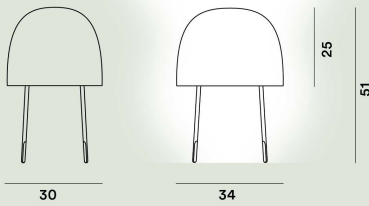

Kurage Table

Nendo

2015

With its poetic spirit and fine workmanship, the lamp relies on 3D shaping of Japanese washi paper to filter light, creating a relaxing, warm atmosphere. The slender legs in ash wood, ceramic bulb housing and sheathed cable complete the design.

Kurage Table

Color

White

Material

Washi paper and ashwood

Light Source

Bulb not included E27 20W Max On-Off

Weight