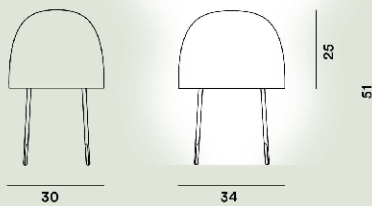

## Kurage Table

*Nendo*

*2015*

With its poetic spirit and fine workmanship, the lamp relies on 3D shaping of Japanese washi paper to filter light, creating a relaxing, warm atmosphere. The slender legs in ash wood, ceramic bulb housing and sheathed cable complete the design.

### Kurage Table Ptl

---

**Color**  
White

**Material**  
Washi paper and ashwood

**Light Source**  
Bulb not included E27 20W Max ON-OFF

**Weight**  
kg 0,7

**Certifications**