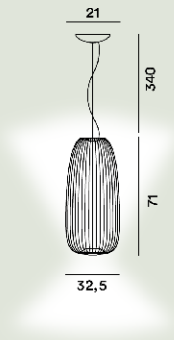

Spokes 1 Suspension Led

Color

White, Graphite, Black, Gold, Copper

Material

Varnished steel and aluminium

Light Source

LED included Scheda Led 30W 2700 K 3316lm CRI >90 Dimmable PUSH and DALI

LED included Scheda Led 30W 2700 K 3316lm CRI >90 ON-OFF

Weight

kg 4,9

Certifications

CE IP 20