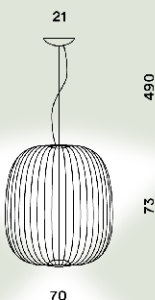

Varnished steel and aluminium

Light Source

LED included Scheda Led 30W 2700 K 3316lm CRI >90 Dimmable MYLIGHT

Weight

kg 5,9

Certifications

Spokes 2 Large Suspension Led

**Color**