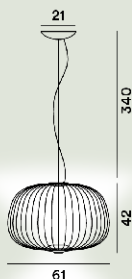

Spokes 3 Suspension Led

Color

White, Graphite, Black, Gold, Copper

Material

Varnished steel and aluminium

Light Source

LED included Scheda Led 30W 2700 K 3316lm CRI >90 Dimmable PUSH and DALI

LED included Scheda Led 30W 2700 K 3316lm CRI >90 ON-OFF

Weight

kg 4,8

Certifications

CE IP 20