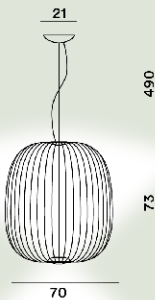

LED included Scheda Led 30W 2700 K 3316lm CRI >90 ON-OFF

Weight

kg 4,5

Certifications

Spokes 2 Large Suspension Led Mylight

**Color**

White, Graphite, Black, Gold, Copper

Material