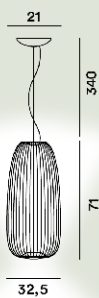

Spokes 1 Suspension Led Mylight

Color

White, Graphite, Black, Gold, Copper

Material

Varnished steel and aluminium

Light Source

LED included Scheda Led 30W 2700 K 3316lm CRI >90 Dimmable MYLIGHT

Weight

kg 4,9

Certifications

CE IP 20