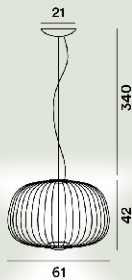

Spokes 3 Suspension Led Mylight

**Color**

White, Graphite, Black, Gold, Copper

Material

Varnished steel and aluminium

Light Source

LED included Scheda Led 30W 2700 K 3316lm CRI >90 Dimmable MYLIGHT

Weight