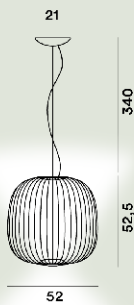

Spokes 2 Suspension Led Mylight

Color

White, Graphite, Black, Gold, Copper

Material

Varnished steel and aluminium

Light Source

LED included Scheda Led 30W 2700 K 3316lm CRI >90 Dimmable MYLIGHT

Weight

kg 4,9

Certifications

CE IP 20