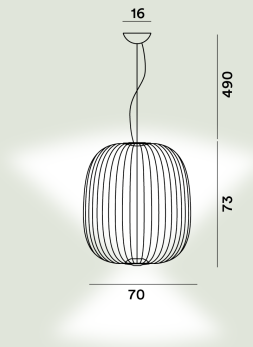

Spokes 2 Large Suspension LED MYLIGHT

Couleur

Blanc, Graphite, Noir, Or, Cuivre

Matériau

Acier laqué et aluminium

Source lumineuse

LED includes 30W 2700 K 3316lm CRI >90 Variable MYLIGHT

Poids

kg 5,9

Certification

CE IP 20