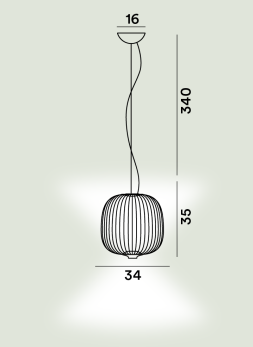

LED includes 30W 2700 K 3316lm CRI >90 Variable MYLIGHT

Poids

kg 4,5

Certification

CE IP 20

Spokes 2 Piccola Suspension LED MYLIGHT

**Couleur**

Blanc, Graphite, Noir, Or, Cuivre