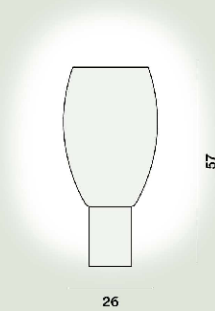

Buds 3 Table Ptl

Color
White, Green

Mount colour
Transparent

Material
Blown glass and PMMA

Light Source
Bulb not included E27 15W Max ON-OFF

Weight
kg 4,2

Certifications
CE IP 20

Buds 2 Table Ptl

Color
White, Grey

Mount colour
Transparent

Material
Blown glass and PMMA

Light Source
Bulb not included E27 23W Max ON-OFF

Weight
kg 6,2

Certifications
CE IP 20

Buds 1 Table PtI

Color
White

Material
Blown glass and PMMA

Light Source
Bulb not included E27 23W Max ON-OFF

Weight
kg 4,9

Mount colour
Transparent

Certifications
CE  IP 20