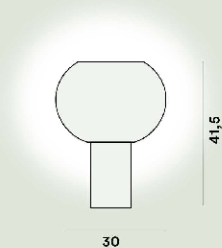

FOSCARINI

Buds Table

Rodolfo Dordoni
2016

The most striking feature is the diffuser in handmade blown glass with five layers, adding a touch of elegance and refinement. Thanks to the range of colours, the lamp plays a dual role: warm when on, cool when off.

Buds 3 Table Ptl

Color
White, Green

Mount colour
Transparent

Material
Blown glass and PMMA

Light Source
Bulb not included E27 15W Max ON-OFF

Weight
kg 4,2

Certifications
CE IP 20

Buds 2 Table Ptl

Color
White, Grey

Mount colour
Transparent

Material
Blown glass and PMMA

Light Source
Bulb not included E27 23W Max ON-OFF

Weight
kg 6,2

Certifications
CE IP 20

Buds 1 Table PtI

Color
White

Material
Blown glass and PMMA

Light Source
Bulb not included E27 23W Max ON-OFF

Weight
kg 4,9

Mount colour
Transparent

Certifications
CE  IP 20