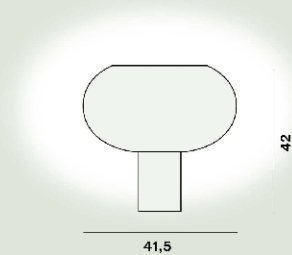

Buds 3 Table Ptl

Color
White, Green

Mount colour
Transparent

Material
Blown glass and PMMA

Light Source
Bulb not included E27 15W Max ON-OFF

Weight
kg 4,2

Certifications
CE IP 20

Buds 2 Table Ptl

Color
White, Grey

Mount colour
Transparent

Material
Blown glass and PMMA

Light Source
Bulb not included E27 23W Max ON-OFF

Weight
kg 6,2

Certifications
CE IP 20

Buds 1 Table PtI

Color
White

Material
Blown glass and PMMA

Light Source
Bulb not included E27 23W Max ON-OFF

Weight
kg 4,9

Mount colour
Transparent

Certifications
CE  IP 20