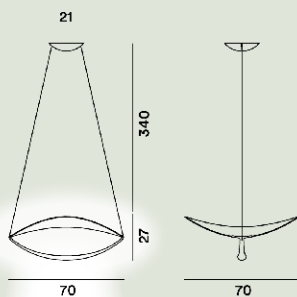

Plena Suspension Led Mylight

Color
White

Material
PVC and varnished aluminium

Light Source
LED included Scheda Led 32W 2700 K 3530lm CRI >90 Dimmable MYLIGHT

Weight
kg 2,1

Certifications
CE IP 20

Plena Suspension Led

Color
White

Material
PVC and varnished aluminium

Light Source
LED included Scheda Led 32W 2700 K 3530lm CRI >90 Dimmable PUSH and DALI

Weight
kg 2,1

Certifications
CE IP 20