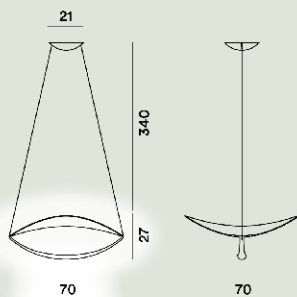

Plena Suspension

Eugenio Gargioni, Guillaume Albouy
2017

Like the fascinating light of the full moon: reflected on the surface below, or spreading toward the ceiling thanks to a special high-reflection fabric. The lamp brightens the whole room with its soft, enveloping presence, completely free of glare. Large in size, but light and dynamic.

Plena Suspension Led Mylight

Color
White

Material
PVC and varnished aluminium

Light Source
LED included Scheda Led 32W 2700 K 3530lm CRI >90 Dimmable MYLIGHT

Weight
kg 2,1

Certifications
CE IP 20

Plena Suspension Led

Color
White

Material
PVC and varnished aluminium

Light Source
LED included Scheda Led 32W 2700 K 3530lm CRI >90 Dimmable PUSH and DALI

Weight
kg 2,1

Certifications
CE IP 20