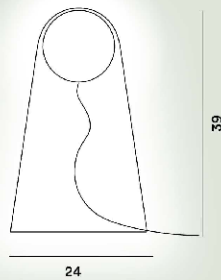

FOSCARINI

Satellight Table

Eugeni Quitllet
2017

A luminous, suspended globe is the heart of Satellight. The blown glass diffuser in a milky white shade is inserted in a volume of transparent crystal, which supports the luminous sphere as if by magic. For soft, warm lighting.

Satellight Table Led

**Color**

Transparent

Material

Blown glass and aluminium

Light Source

LED included Scheda Led 8,4W 2700 K 655lm CRI>80 Touch dimmer included

Weight