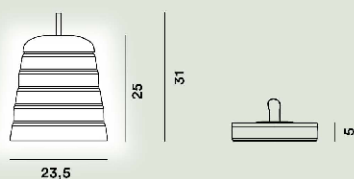

Color
White

Mount colour
Red, Green

Material
Silicone, ABS and PMMA

Light Source
LED included Scheda Led 2,4W 2700 K 325lm CRI >80 Touch dimmer included

Weight
kg 1

Certifications
CE IP 67