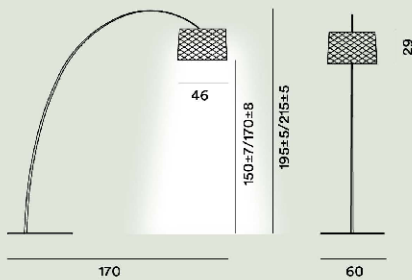

FOSCARINI

Twiggy Grid Outdoor Floor

Marc Sadler

2017

An iconic lamp in its outdoor version, where the design has been completely revised in technical terms and in the image of the diffuser, with a woven surface that adds both functional and aesthetic value: it screens the intensity of the light source, while at the same time constructing a dialogue with surrounding forms.

Twiggy Grid Outdoor Floor Led

Color

Carmine, Greige

Material

Coated fiberglass-based composite material, PMMA, coated metal and aluminium

Light Source

LED included Scheda Led 32W 2850 K 3930lm CRI >90 ON-OFF

Weight

kg 17,2

Certifications