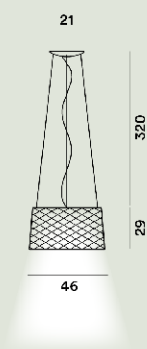

Twiggy Grid Outdoor Suspension Led

Color

Carmine, Greige

Material

Coated fiberglass-based composite material, PMMA, coated metal and aluminium

Light Source

LED included Scheda Led 26W 2850 K 3368lm CRI >90 ON-OFF

Weight

kg 2,8

Certifications

CE IP 65