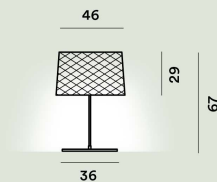

## Twiggy Grid Outdoor Table

*Marc Sadler*

*2017*

A formal concept of lightness interpreted in a floor and table lamp with a slender stem and the characteristic woven shade made with ribbons of composite material. Perfect for outdoor and indoor use. Available in two colours, for coordination with different settings.

## Twiggy Grid XL Outdoor Table LED

---

**Color**

Carmine, Greige

**Material**

Coated fiberglass-based composite material, PMMA, coated metal and aluminium

**Light Source**

LED included 32W 2850 K 3930lm CRI >90 On-Off