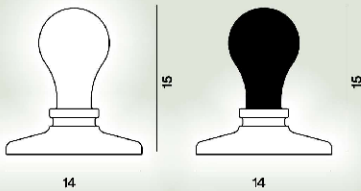

Lightbulb Table

James Wines

2018

Part of a signature collection based on thinking about the light bulb as an archetype. White Light, with its typical form, is the matrix, the basic icon. Black Light works on the concept of inversion: the bulb housing emits light, while the bulb itself remains "dark". An affordable temptation for those who are fascinated by the conceptual approach of critical reflection of the architect James Wines. Comes in a personalized box.

Lightbulb Table Led

Color

White, Black

Material

Blown glass and aluminium

Light Source

LED included Scheda Led 3 W 2700 K 440lm CRI >80 Dimmer included

Weight