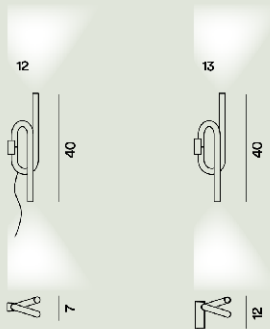

Tobia Wall

Ferruccio Laviani
2019

A prime example of how simplicity can have character. Available with wall power supply or with a white external cable, it casts light up and down from either end of the lamp. Five different colours, designed to emphasise or camouflage its presence.

Tobia Wall Led

**Color**

Orange, White, Yellow, Black, Gold

Material

Liquid varnished or gold painted metal and aluminum

Light Source

LED included Scheda Led 12W 2700 K 1400lm CRI >80 ON-OFF

Weight