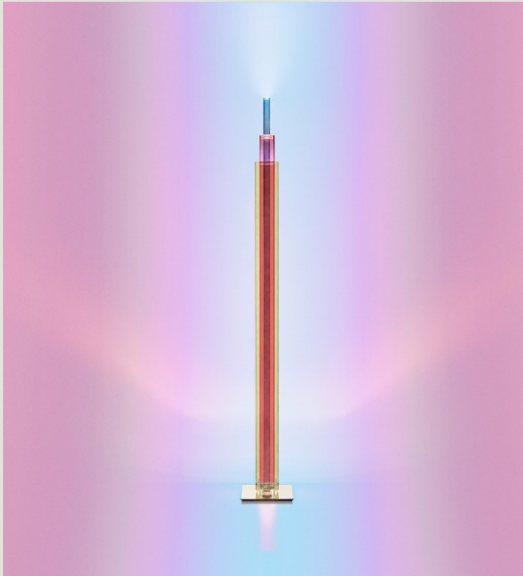

FOSCARINI

Uptown Floor

Ferruccio Laviani
2019

A totemic lamp-sculpture with great visual impact. Already striking when switched off, when switched on UpTown plays the starring role in the room: the composition made up of three sheet-glass shapes fills with light, which is projected upwards.

Uptown Floor Led

**Color**

Multicolor

Material

Serigraphed tempered glass, PMMA and stainless steel

Light Source

LED included Scheda Led 17,7W 2700 K 2498lm GRI >80 Dimmer included

Weight