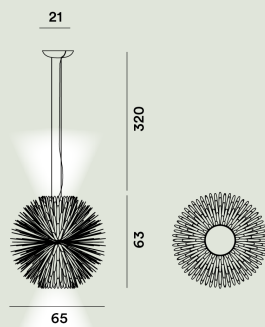

## Sun Light Of Love Suspension

*Tord Boontje*  
2019

Like the sun with its molten, unfathomable contours, it has no precise beginning or end. 390 steel rays give life to a suspension lamp with great presence and personality. The double light source - directed downward and diffused upward - makes it perfect to light a room or to create a cosy atmosphere around a table. Two colour finishes set the tone of the lamp.

### Sun Light Of Love Suspension LED MYLIGHT

---

**Color**

White, Gold

**Material**

Liquid coated aluminium and steel

**Light Source**

LED included 32W 2700 K 3170lm CRI >90 Dimmable MYLIGHT

### Sun Light Of Love Suspension LED

---

**Color**

White, Gold

**Material**

Liquid coated aluminium and steel

**Light Source**

LED included 32W 2700 K 3170lm CRI >90 On-Off