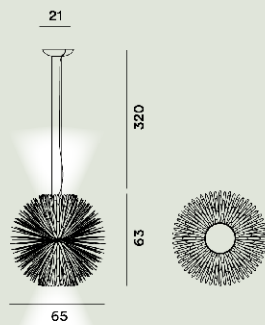

Sun Light Of Love Suspension

Tord Boontje
2019

Like the sun with its molten, unfathomable contours, it has no precise beginning or end. 390 steel rays give life to a suspension lamp with great presence and personality. The double light source - directed downward and diffused upward - makes it perfect to light a room or to create a cosy atmosphere around a table. Two colour finishes set the tone of the lamp.

Sun Light Of Love Suspension Led Mylight

**Color**

White, Gold

Material

Liquid coated aluminium and steel

Light Source

LED included Scheda Led 32W 2700 K 3170lm CRI >90 Dimmable MYLIGHT

Weight

kg 8,1

Certifications

CE IP 20

Sun Light Of Love Suspension Led

**Color**

White, Gold

Material

Liquid coated aluminium and steel