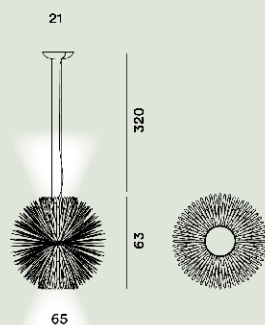

Sun Light Of Love Suspension

Tord Boontje
2019

Like the sun with its molten, unfathomable contours, it has no precise beginning or end. 390 steel rays give life to a suspension lamp with great presence and personality. The double light source - directed downward and diffused upward - makes it perfect to light a room or to create a cosy atmosphere around a table. Two colour finishes set the tone of the lamp.

Sun Light Of Love Suspension Led Mylight

**Color**

White, Gold

Material

Liquid coated aluminium and steel

Light Source

LED included Scheda Led 32W 2700 K 3170lm CRI >90 Dimmable MYLIGHT

Weight

kg 8,1

Certifications

CE IP 20

Sun Light Of Love Suspension Led

**Color**

White, Gold

Material

Liquid coated aluminium and steel