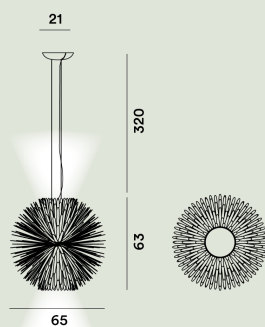

## Sun Light Of Love Suspension

*Tord Boontje*  
2019

Like the sun with its molten, unfathomable contours, it has no precise beginning or end. 390 steel rays give life to a suspension lamp with great presence and personality. The double light source - directed downward and diffused upward - makes it perfect to light a room or to create a cosy atmosphere around a table. Two colour finishes set the tone of the lamp.

### Sun Light Of Love Suspension LED MYLIGHT

---

**Color**

White, Gold

**Material**

Liquid coated aluminium and steel

**Light Source**

LED included 32W 2700 K 3170lm CRI >90 Dimmable MYLIGHT

### Sun Light Of Love Suspension LED

---

**Color**

White, Gold

**Material**

Liquid coated aluminium and steel

**Light Source**

LED included 32W 2700 K 3170lm CRI >90 On-Off