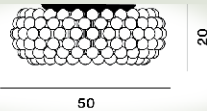

Caboche Plus Ceiling

Patricia Urquiola, Eliana Gerotto
2005

More transparency, lighter shapes, and an even brighter light. New arches, a new "twist lock" attachment system and new spheres, that appear to float in space once mounted, create a truly beguiling total transparency effect. Fitted with a new LED light assembly that guarantees augmented light flow with an effective reduction of the energy consumption. Direct down light and diffused light towards the ceiling. Available in a new, sophisticated grey colour.

Caboche Plus Ceiling Led Mylight

Color
Grey, Transparent

Material
PMMA, polycarbonate, aluminum and chromed metal

Light Source
LED included Scheda Led 26W 2700 K 3645lm CRI >90 Dimmable MYLIGHT

Weight
kg 8,9

Certifications
CE IP 20

Caboche Plus Ceiling Led

Color
Grey, Transparent

Material
PMMA, polycarbonate, aluminum and chromed metal

Light Source
LED included Scheda Led 26W 2700 K 3645lm CRI >90 Dimmable PUSH and DALI
LED included Scheda Led 26W 2700 K 3645lm CRI >90 ON-OFF