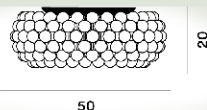

Caboche Plus Ceiling

Patricia Urquiola, Eliana Gerotto
2005

More transparency, lighter shapes, and an even brighter light. New arches, a new "twist lock" attachment system and new spheres, that appear to float in space once mounted, create a truly beguiling total transparency effect. Fitted with a new LED light assembly that guarantees augmented light flow with an effective reduction of the energy consumption. Direct down light and diffused light towards the ceiling. Available in a new, sophisticated grey colour.

Caboche Plus Ceiling Led Mylight

Color
Grey, Transparent

Material
PMMA, polycarbonate, aluminum and chromed metal

Light Source
LED included Scheda Led 26W 2700 K 3645lm CRI >90 Dimmable MYLIGHT

Weight
kg 8,9

Certifications
CE IP 20

Caboche Plus Ceiling Led

Color
Grey, Transparent

Material
PMMA, polycarbonate, aluminum and chromed metal

Light Source
LED included Scheda Led 26W 2700 K 3645lm CRI >90 Dimmable PUSH and DALI
LED included Scheda Led 26W 2700 K 3645lm CRI >90 ON-OFF