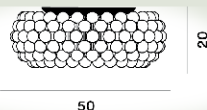

### Caboche Plus Plafonniers Led

---

**Couleur**

Gris, Transparent

**Matériau**

PMMA, polycarbonate, aluminium et métal chromé

**Source lumineuse**

LED includes Scheda Led 26W 2700 K 3645lm CRI >90 Variable PUSH et DALI  
LED includes Scheda Led 26W 2700 K 3645lm CRI >90 ON-OFF