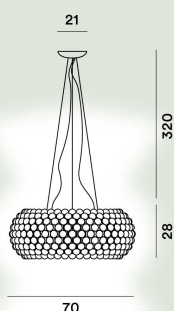

LED incluses 23W 2700 K 3200lm CRI >90 Variable MYLIGHT

Poids

kg 8,9

Certification

CE IP 20

Caboche Plus Grande Suspension LED MYLIGHT

**Couleur**

Gris, Transparent