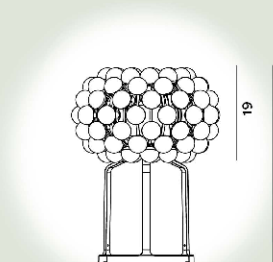

## Caboche Plus Table

*Patricia Urquiola, Eliana Gerotto*  
2005

More transparency, lighter shapes and an even brighter light. New arches, a new "twist lock" attachment system and new spheres, that appear to float in space once mounted, create a truly beguiling total transparency effect. When it is switched on, light spreads without interference. Alongside the traditional transparent version, it is also available in the new, sophisticated grey colour.

## Caboche Plus Piccola Table Led

---

**Color**

Grey, Transparent

**Material**

PMMA, polycarbonate, aluminum and chromed or lacquered metal

**Light Source**

LED included Scheda Led 10W 2700 K 930lm CRI >90 Dimmer included