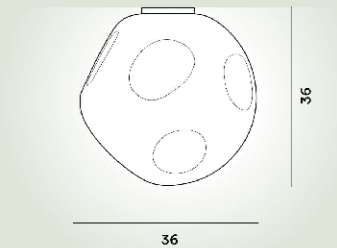

Hoba Ceiling

Ludovica e Roberto Palomba
2023

Crafted in matte blown glass, the Hoba lamps feature an asymmetrical and irregular shape, reminiscent of a crystallized meteorite in the moment of flight. Created with a special glass blowing procedure, their irregular forms are always slightly different from each other, forming a collection of consistently unique pieces, produced in series but with the characteristics of handmade uniqueness. Available in various sizes and for different functions, they emit warm and enveloping light.

Hoba Grande Ceiling Ptl

Color
White

Material
Blown glass

Light Source
LED retrofit bulb included E27 18W 2700 K 1521lm CRI >80 Dimmable TRIAC

Weight
kg 0

Certifications
CE IP 20