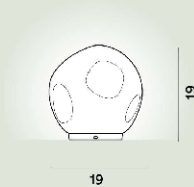

Color
White

Material
Blown glass

Light Source
LED retrofit bulb included G9 6,5W 2700 K CRI >80 Dimmer included
LED retrofit bulb included G9 6,5W 2700 K CRI >80 ON-OFF

Weight
kg 1,4

Certifications
CE IP 20