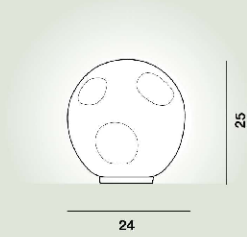

Hoba Media Table Ptl

Color
White

Material
Blown glass

Light Source
Bulb not included E27 150W Max Dimmer included
Bulb not included E27 150W Max ON-OFF

Weight
kg 0

Certifications
CE IP 20