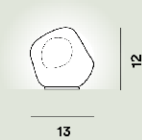

### Hoba Piccola Table Ptl

---

**Color**  
White

**Material**  
Blown glass

**Light Source**  
Bulb not included G9 8W Max Dimmer included  
Bulb not included G9 8W Max ON-OFF

**Weight**  
kg 0

**Certifications**  
CE IP 20