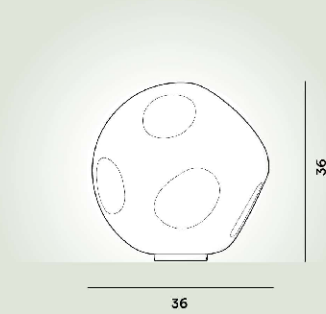

## Hoba Media Table Ptl

**Color**  
White

**Material**  
Blown glass

**Light Source**  
Bulb not included E27 150W Max Dimmer included  
Bulb not included E27 150W Max ON-OFF

**Weight**  
kg 0

**Certifications**  
CE IP 20

## Hoba Grande Table Ptl

**Color**  
White

**Material**  
Blown glass

**Light Source**  
Bulb not included E27 Dimmer included  
Bulb not included E27 ON-OFF

**Weight**  
kg 0

**Certifications**  
CE IP 20