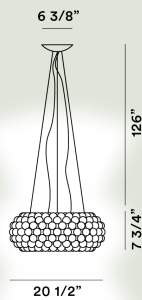

Caboche Suspension

Patricia Urquiola, Eliana Gerotto
2005

More transparency, lighter shapes and an even brighter light. New arches, a new "twist lock" attachment system and new spheres, that appear to float in space once mounted, create a truly beguiling total transparency effect. When it is switched on, light spreads without interference through 360°, with a beam both directed below and upwards. Available in the new, sophisticated grey colour.

Caboche Media Suspension

**Color**

Grey, Transparent

Material

PMMA, chromed metal and aluminum, (R7s only) blown glass

Light Source

Bulb not included RSC 150W Max Dimmable

Weight