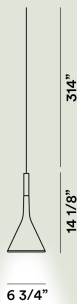

FOSCARINI

Aplomb Outdoor Suspension

Lucidi, Pevere
2010

Elegance, lightness and clean form made with concrete similar in its appearance to the mix of the original project, but varied in its composition to stand up to weathering. It is provided with a long cable to be wrapped, for example, around a pole or a tree branch. For precise direct lighting.

Aplomb Outdoor Suspension LED

**Color**

Grey, Red, Green

Material

Hand pouring concrete and aluminium

Light Source

LED included 8W 2700 K 680lm CRI >90 Dimmable PHASE CUT Suitable for wet location

Weight