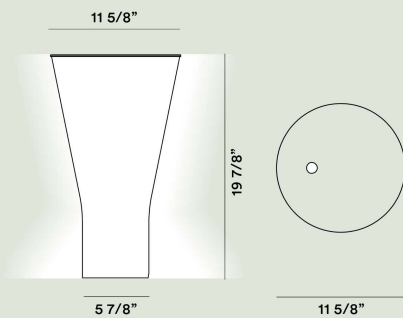

Soffio Table LED

Color
White

Material
Blown glass and aluminium

Light Source
LED included 13,8W 2700 K 1300lm CRI >80 Touch dimmer included

Weight
lb 11

Certifications
CE  